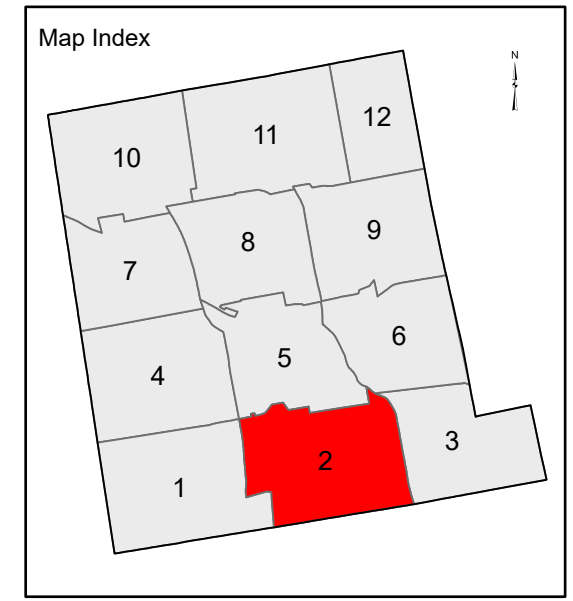

PROPERTY MAPS  
**Tax Map  
 2**  
**PLYMOUTH**  
 Penobscot County, ME

- LEGEND**
- PROPERTY LINE
  - PUBLIC RIGHT-OF-WAY
  - PRIVATE RIGHT-OF-WAY
  - HISTORIC/SUBDIVISION LINE
  - EASEMENT or ROW
  - PARCEL HOOK
  - PARCEL ID NUMBER
  - SURVEY DIMENSION (FEET)
  - ASSESSED ACREAGE
  - HYDROLOGY
  - WETLANDS

The information on this map is for assessment purposes only, is not a legal survey, and is not intended to be used for conveyance.

Original map prepared by SLF, Inc. and revised by J. K. Olsen, LS \*1099.  
 Map updated by LatLong Logic, LLC with Maine Assessment and Appraisal Services, Inc. (04/01/2022)